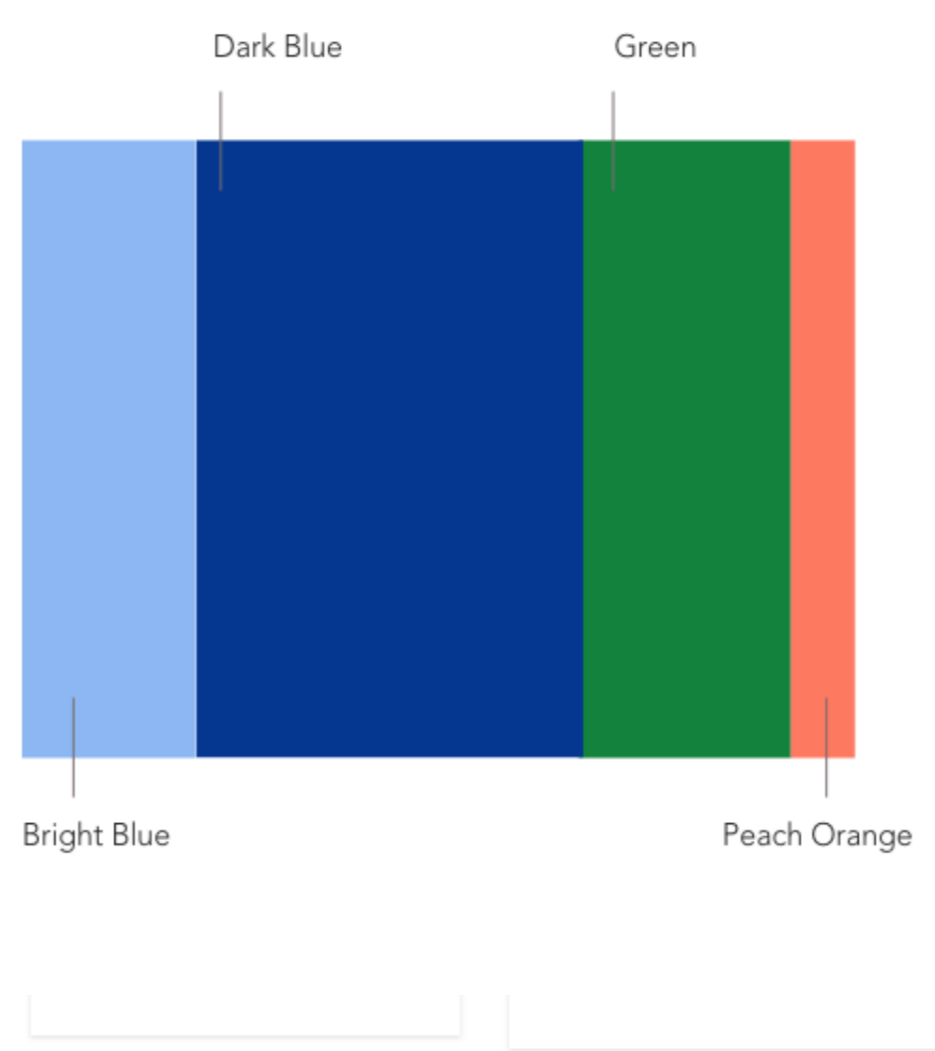

Logo - Wordmark & Scale

Colours - Palettes

PRIMARY PALETTE

Colours - Application

APPLICATION OF PRIMARY & SECONDARY PALETTES

App Typography - Scale & Weights

STYLES

Poppins

WEIGHTS

Regular

Medium

Semi Bold

HEADING

H1

H2

P1

P2

SCALE

Type size: 25px

Type size: 20px

Type size: 16px

Type size: 13px

Design - Style & Graphic elements

Background